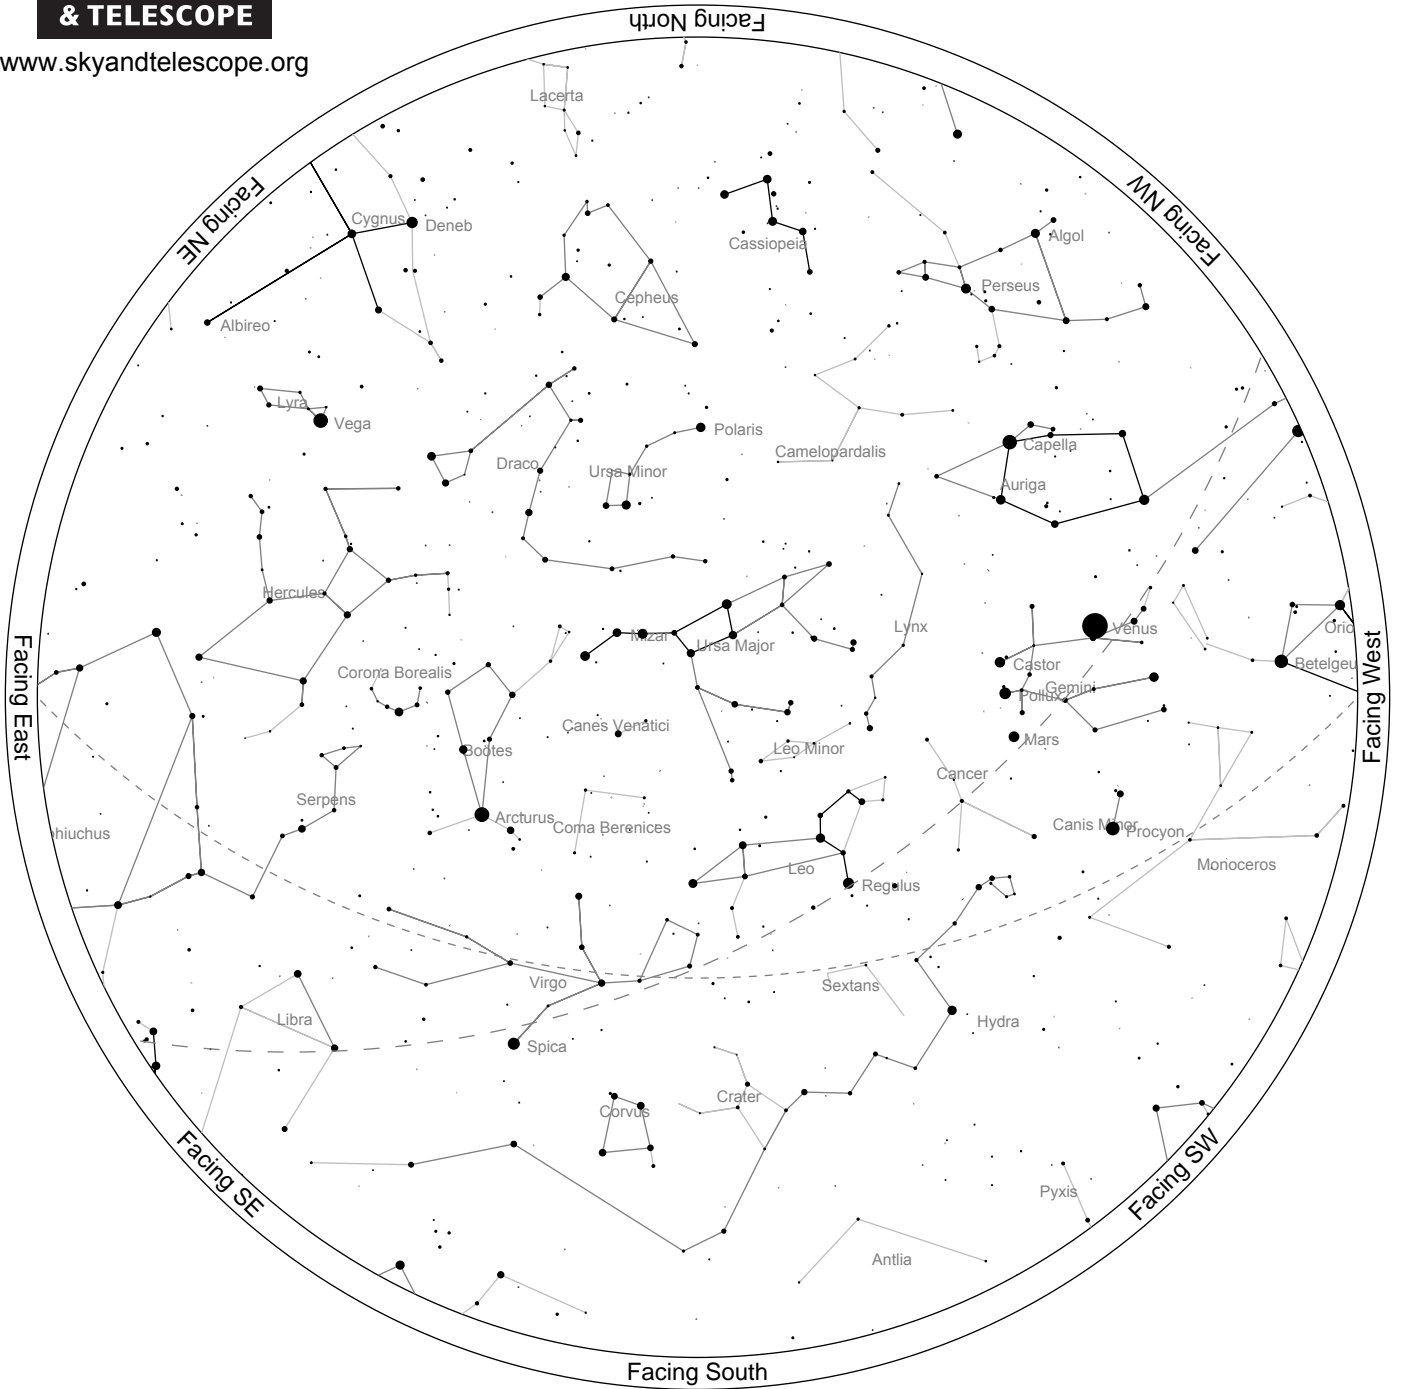

Sky Chart

Location: Set from geolocation service
Latitude: 46° 05' N, longitude: 18° 15' E
Time: 2023 May 15, 21:00 (UTC +02:00)

Powered by: Heavens-Above.com