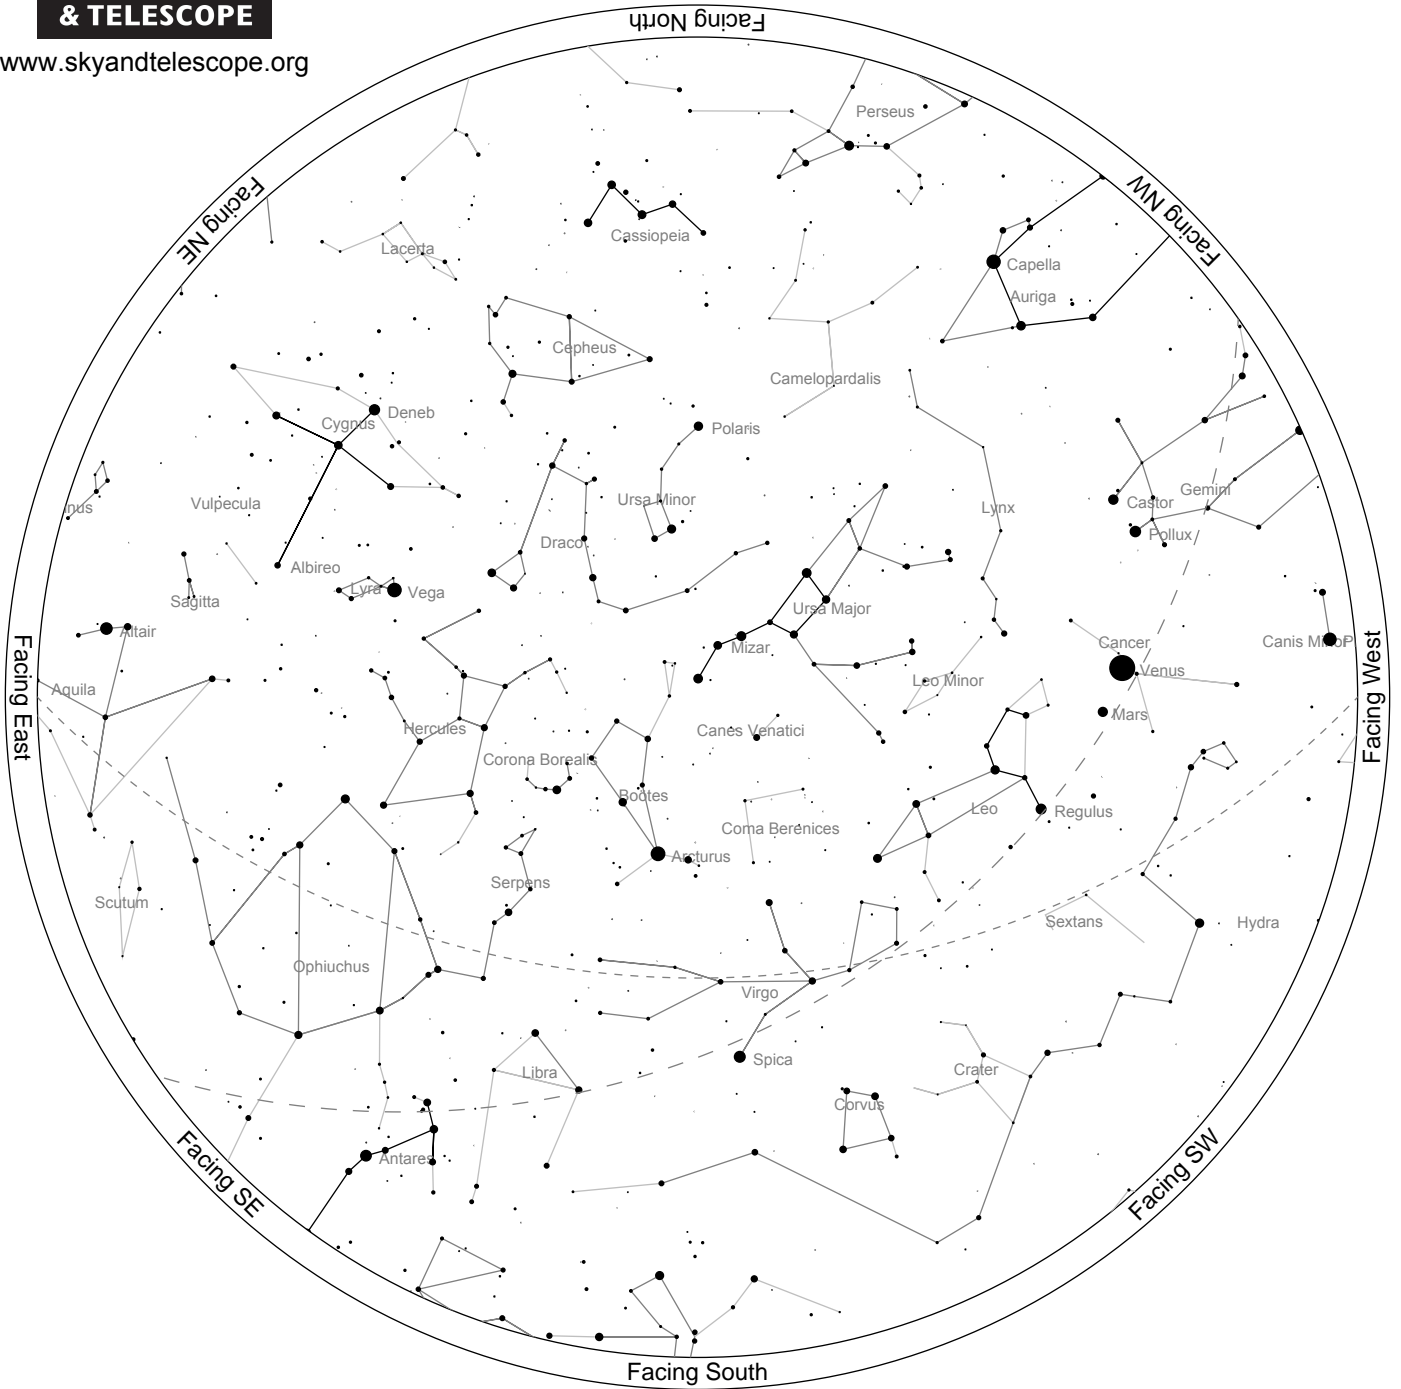

# Sky Chart

Location: Set from geolocation service  
Latitude: 46° 05' N, longitude: 18° 15' E  
Time: 2023 June 15, 21:00 (UTC +02:00)

Powered by: [Heavens-Above.com](https://www.heavens-above.com)