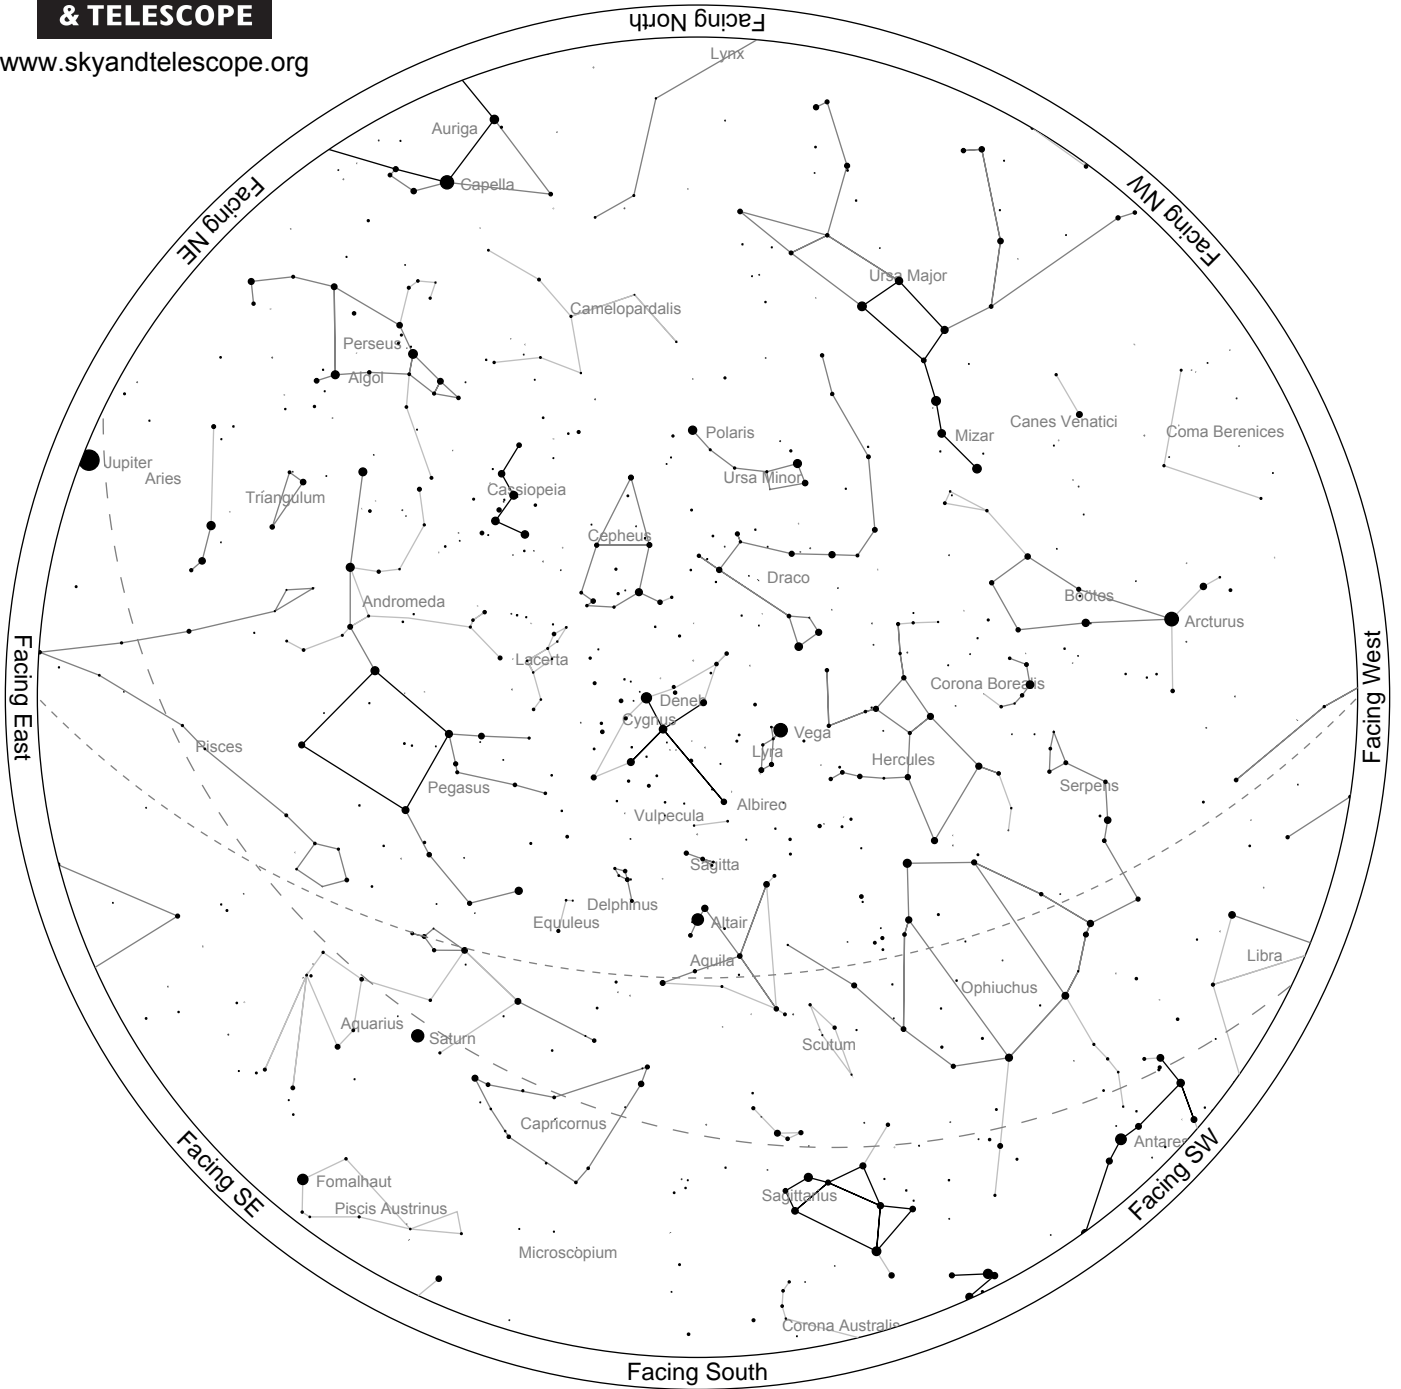

Sky Chart

Location: Set from geolocation service
Latitude: 46° 05' N, longitude: 18° 15' E
Time: 2023 September 15, 21:00 (UTC +02:00)

Powered by: Heavens-Above.com