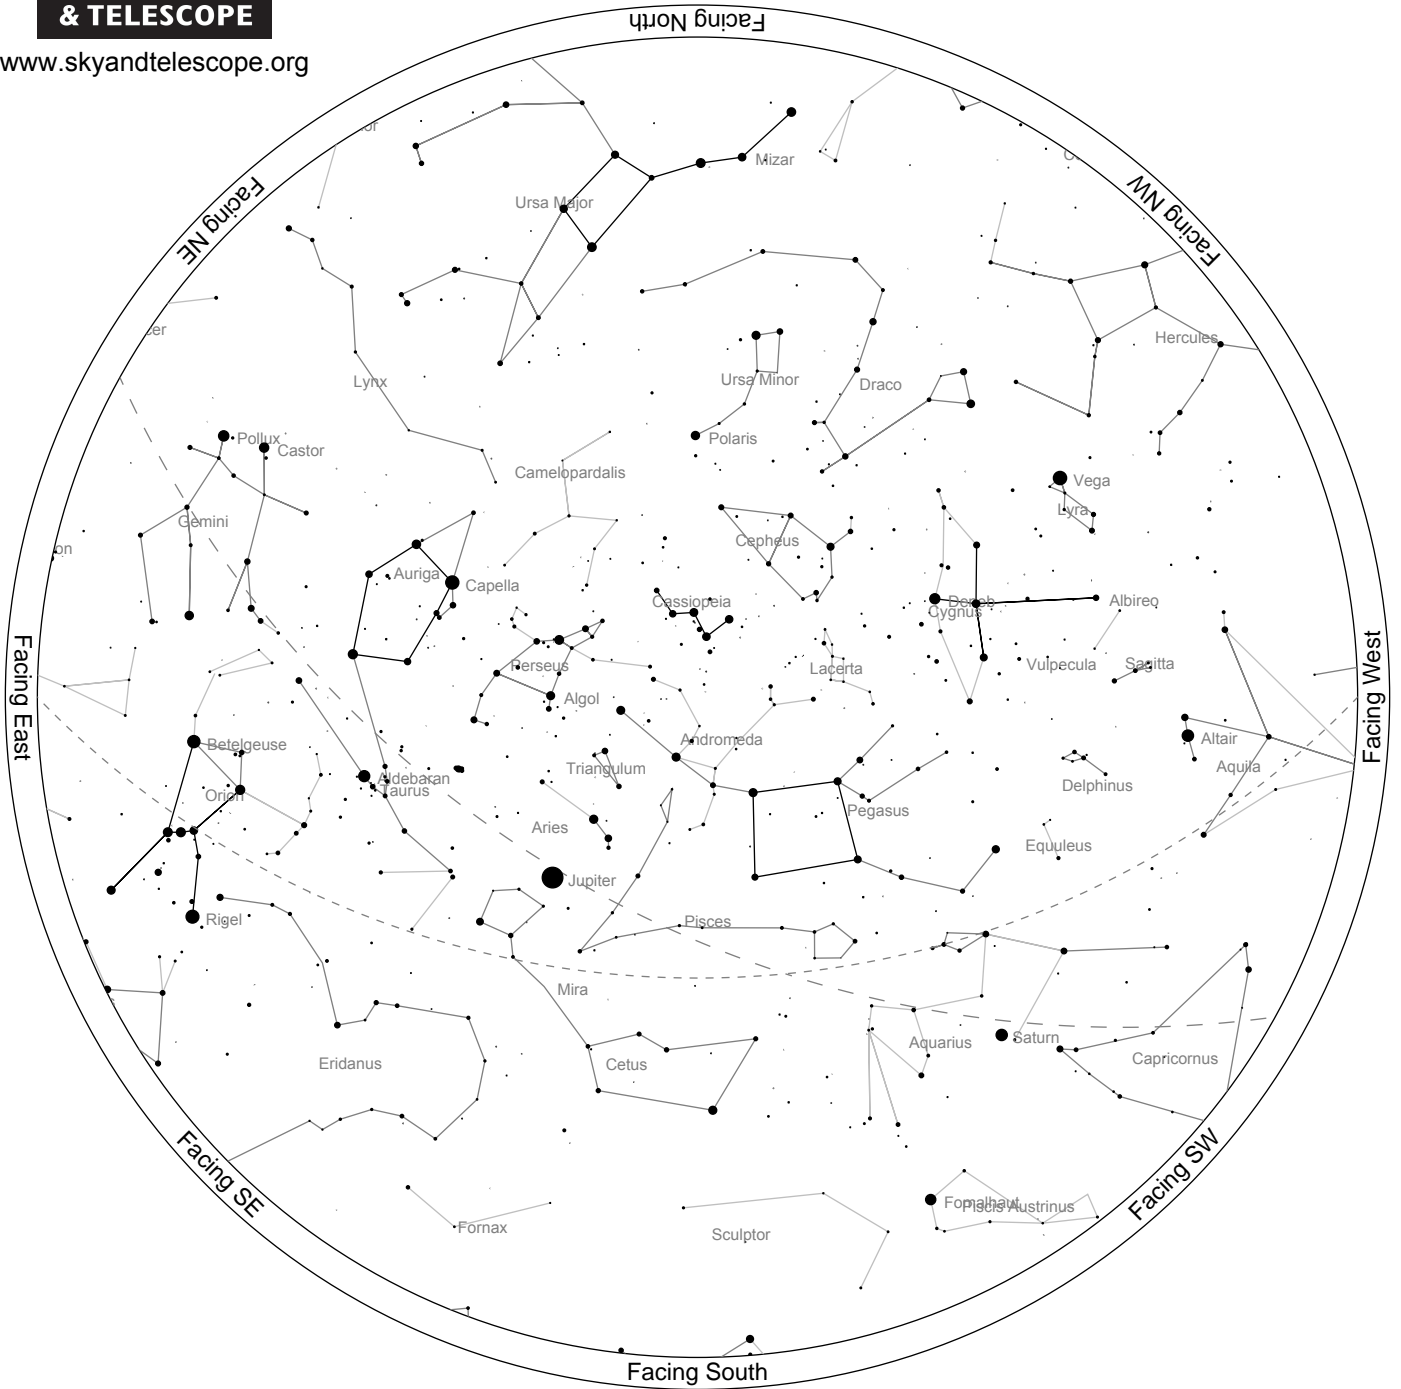

Sky Chart

Location: Set from geolocation service
Latitude: 46° 05' N, longitude: 18° 15' E
Time: 2023 November 15, 21:00 (UTC +01:00)

Powered by: Heavens-Above.com