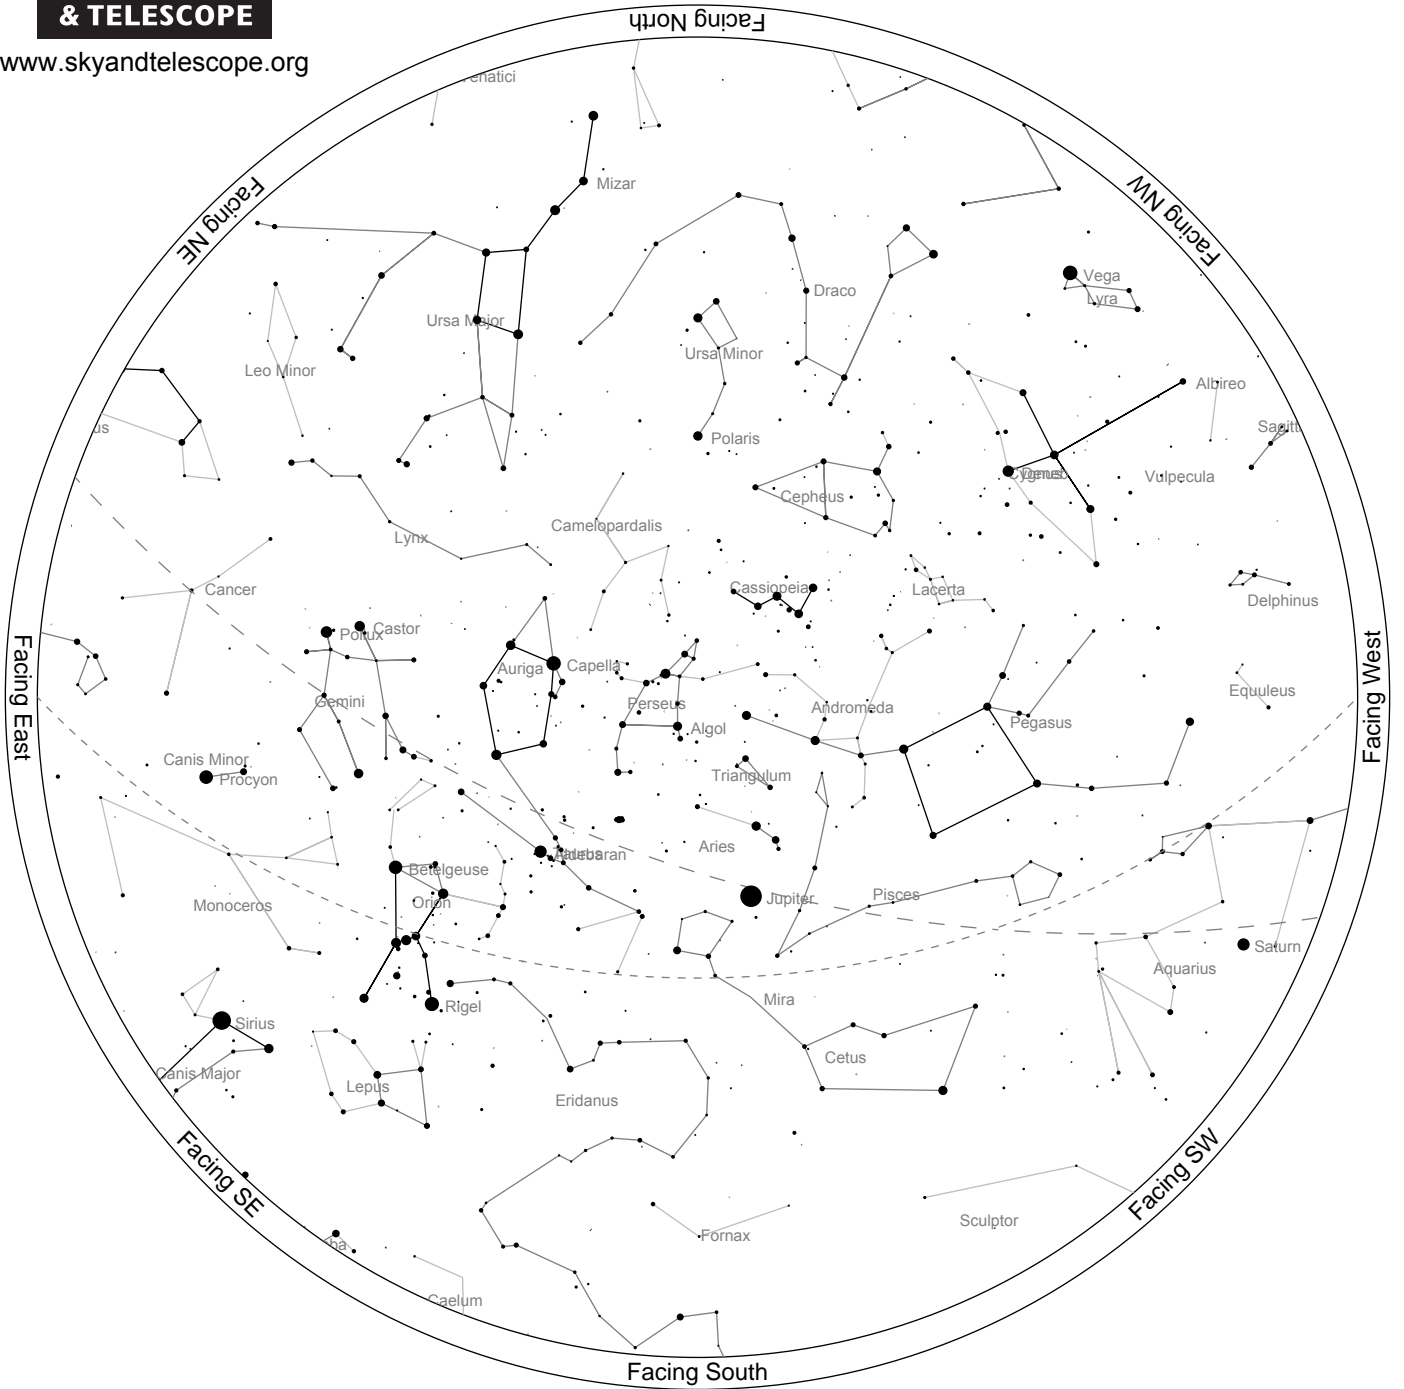

# Sky Chart

Location: Set from geolocation service  
Latitude: 46° 05' N, longitude: 18° 15' E  
Time: 2023 December 15, 21:00 (UTC +01:00)

Powered by: Heavens-Above.com