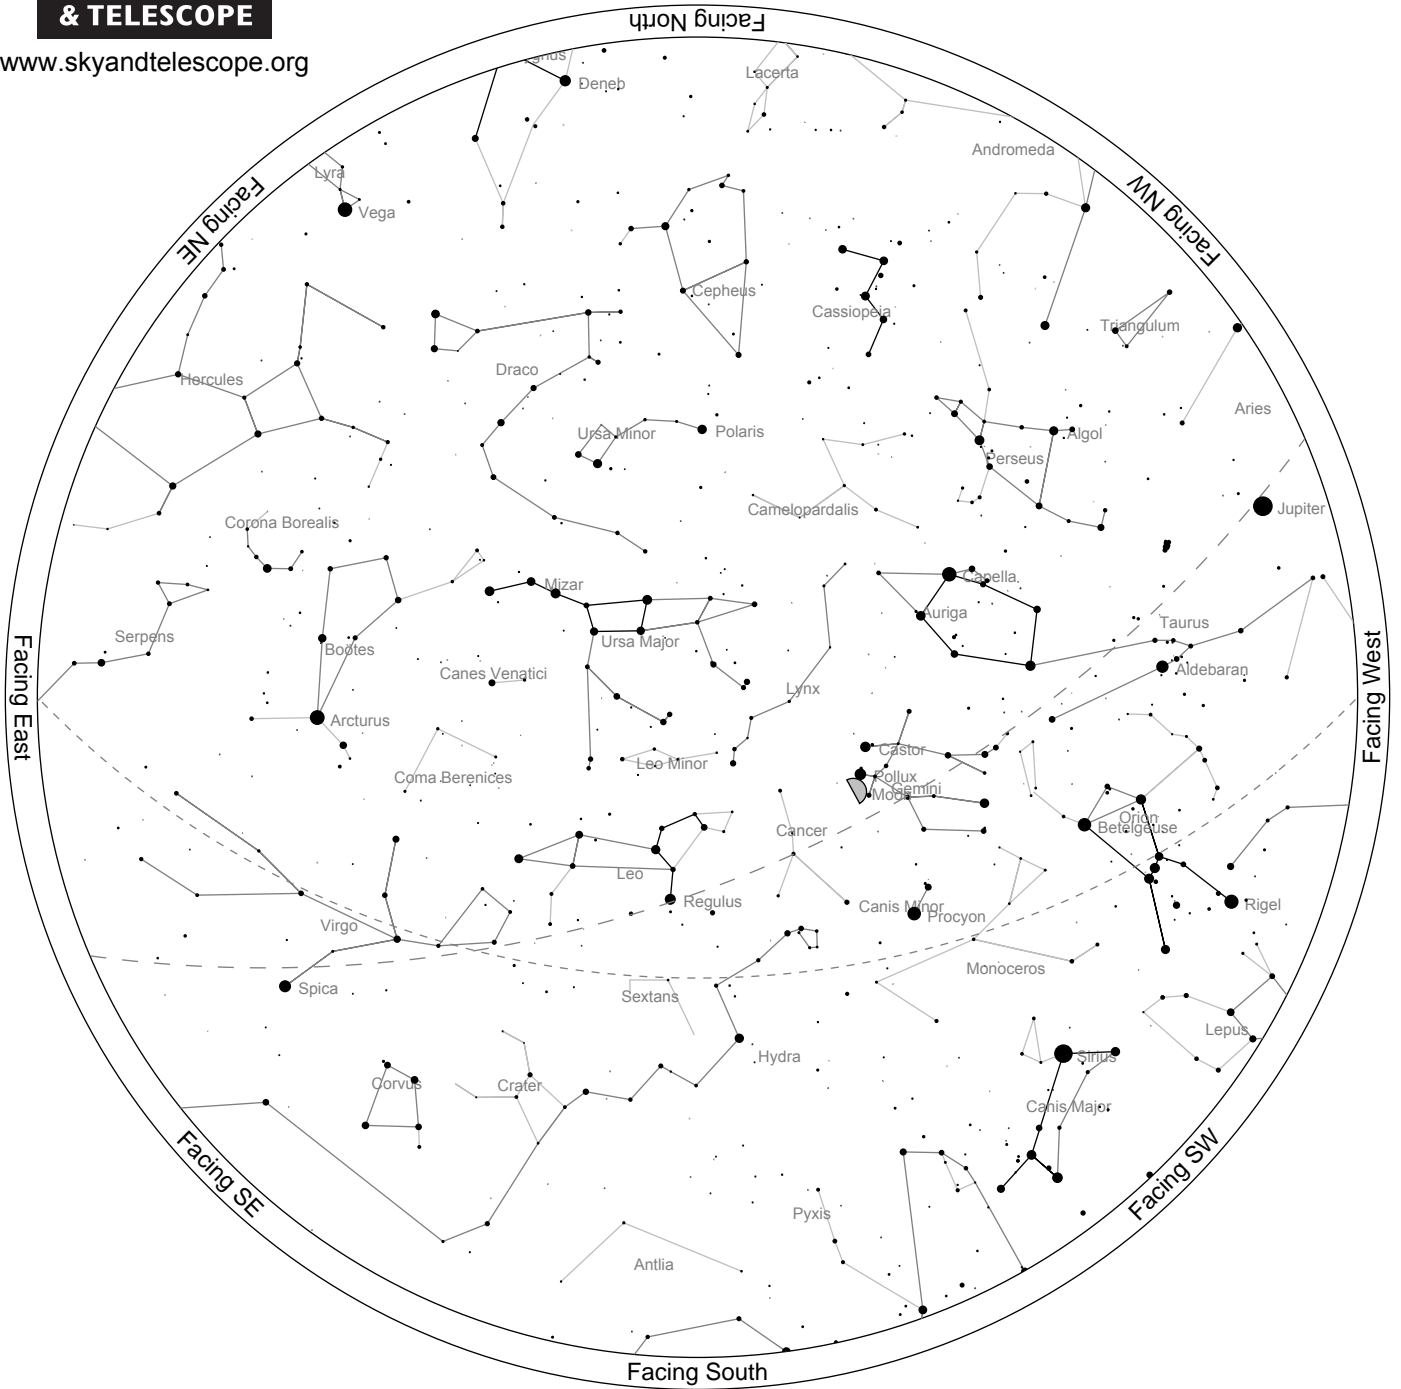

## Sky Chart

Location: Set from geolocation service  
Latitude: 46° 05' N, longitude: 18° 15' E  
Time: 2024 April 15, 21:00 (UTC +02:00)

Powered by: Heavens-Above.com