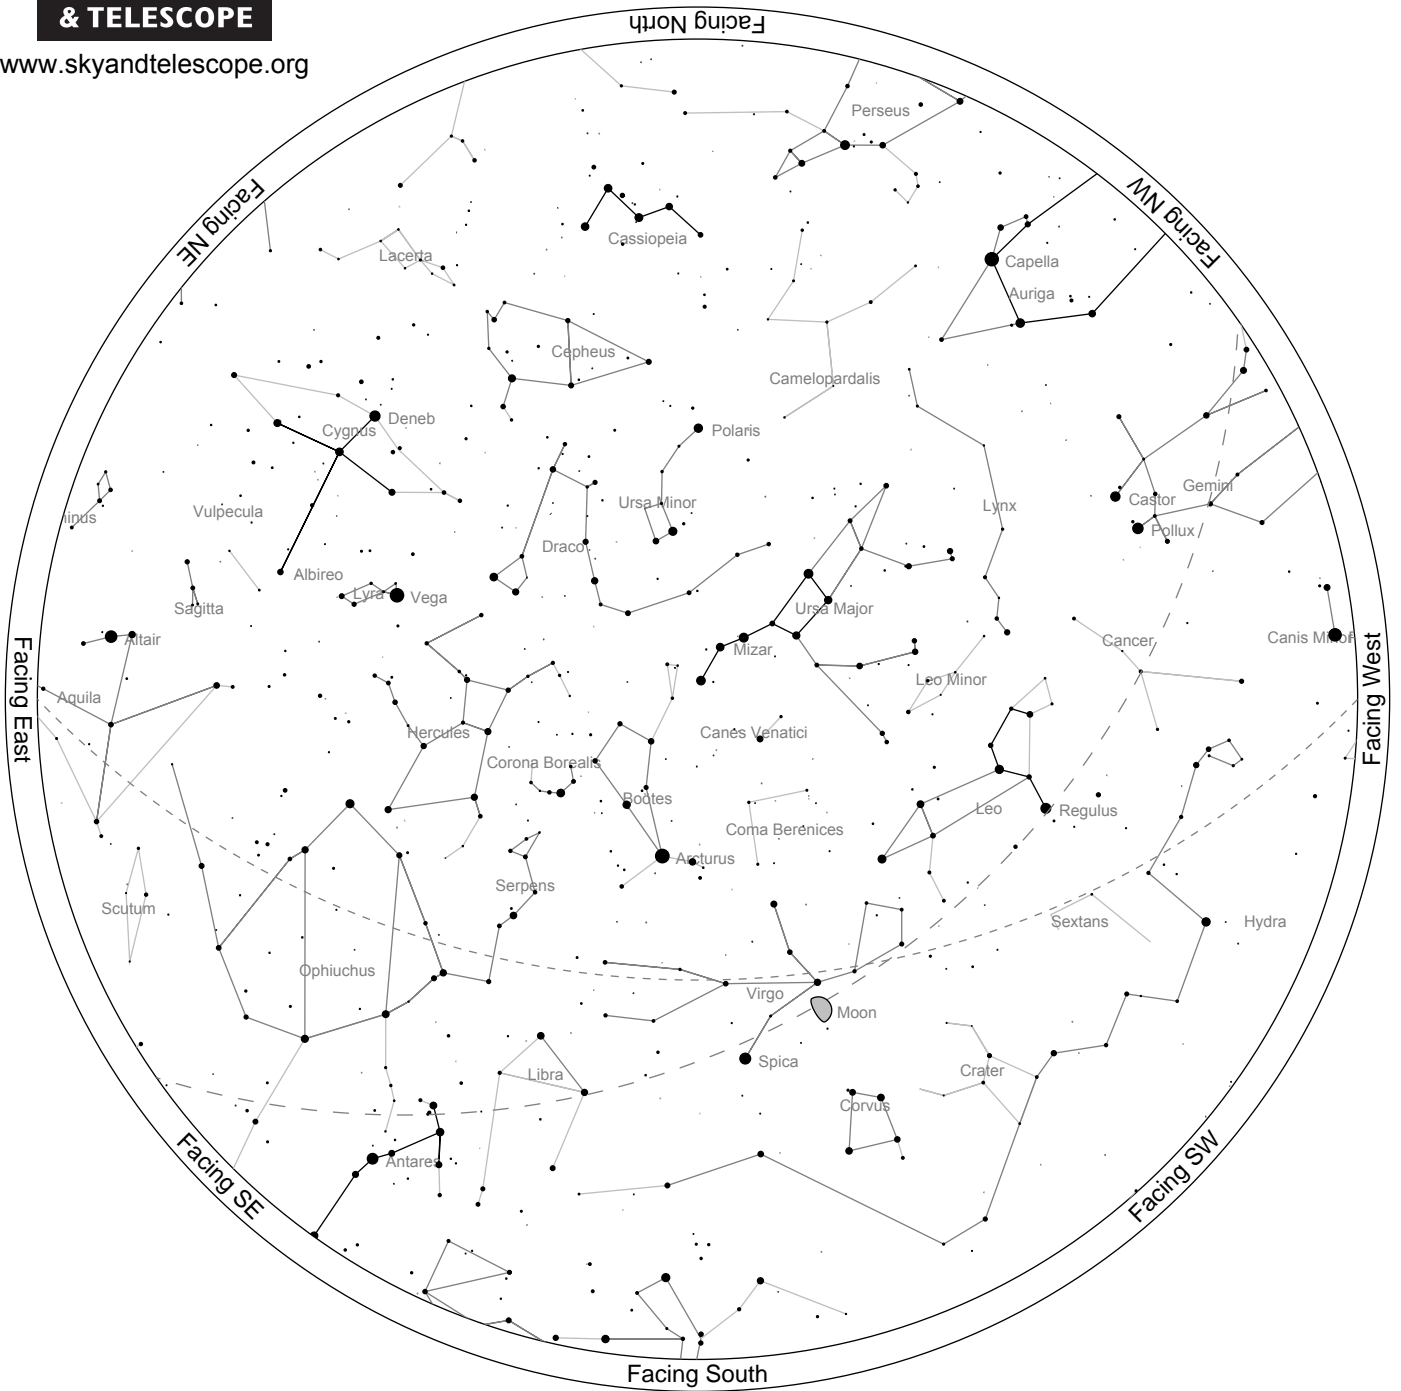

Sky Chart

Location: Set from geolocation service
 Latitude: 46° 05' N, longitude: 18° 15' E
 Time: 2024 June 15, 21:00 (UTC +02:00)

Powered by: Heavens-Above.com