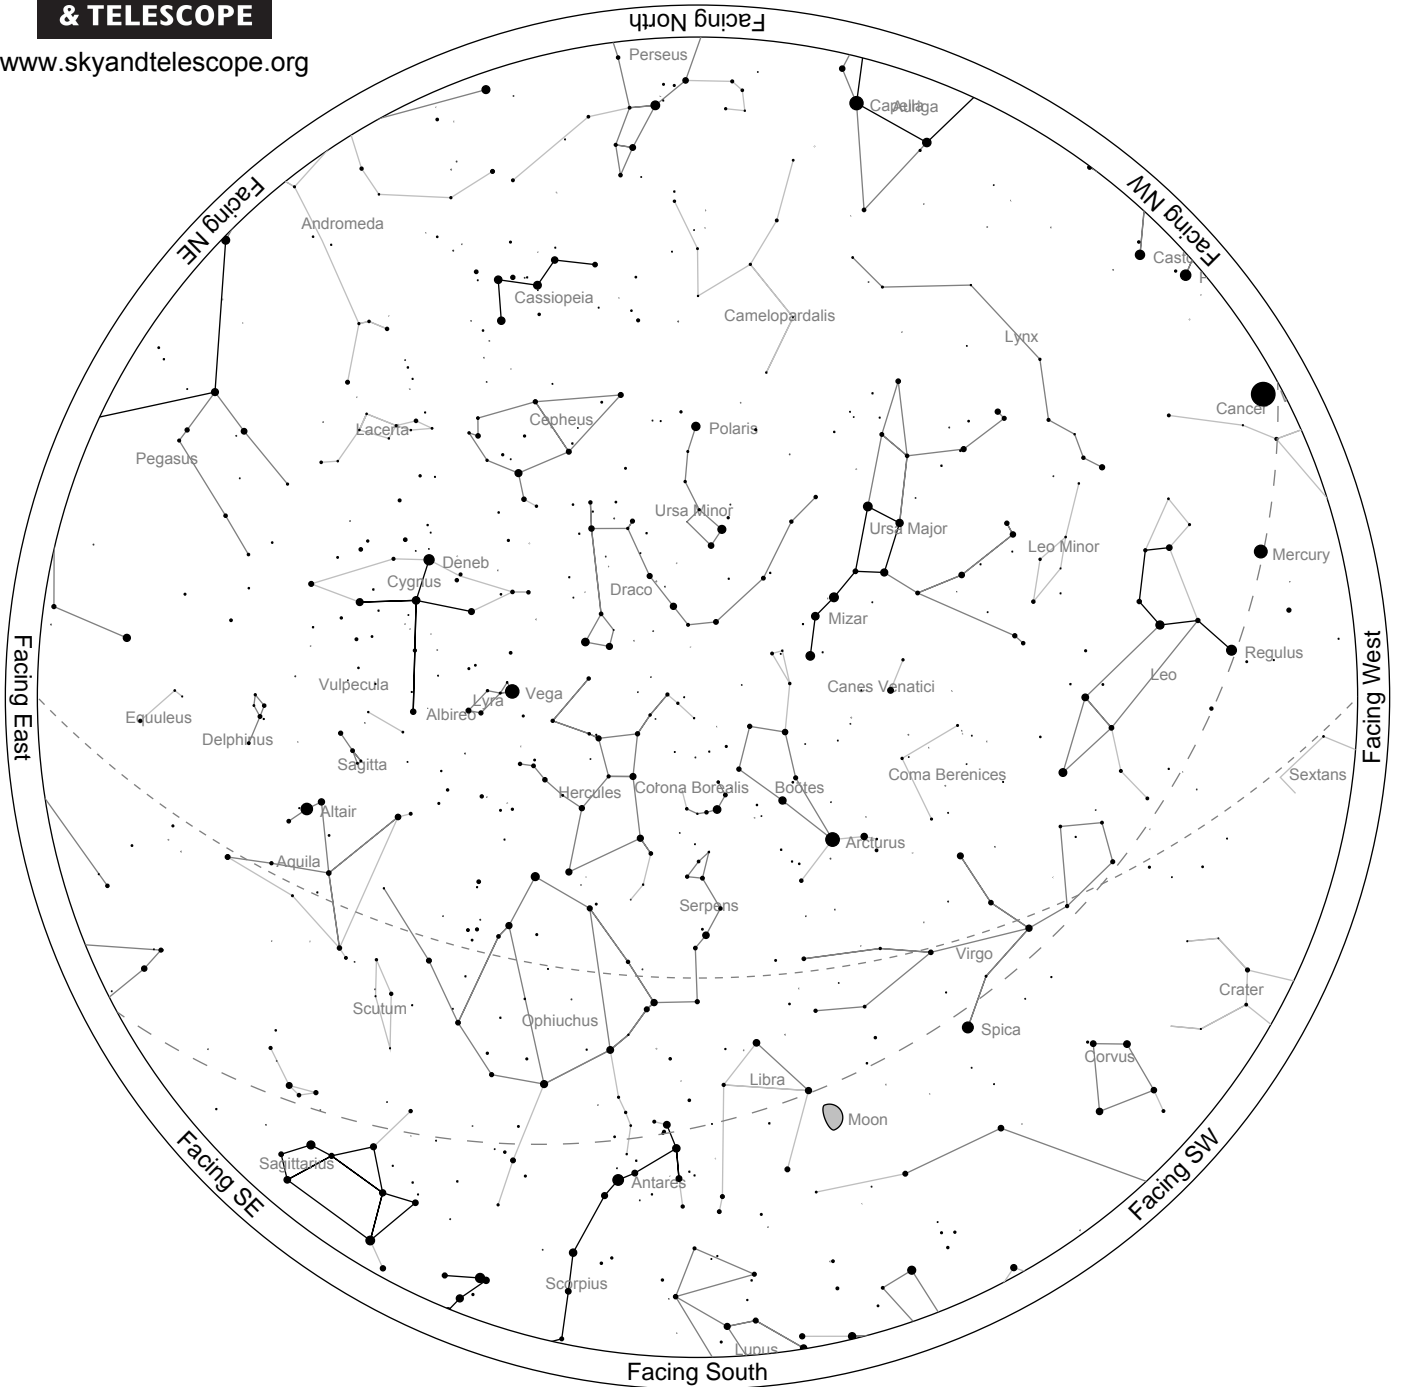

Sky Chart

Location: Set from geolocation service
Latitude: 46° 05' N, longitude: 18° 15' E
Time: 2024 July 15, 21:00 (UTC +02:00)

Powered by: Heavens-Above.com