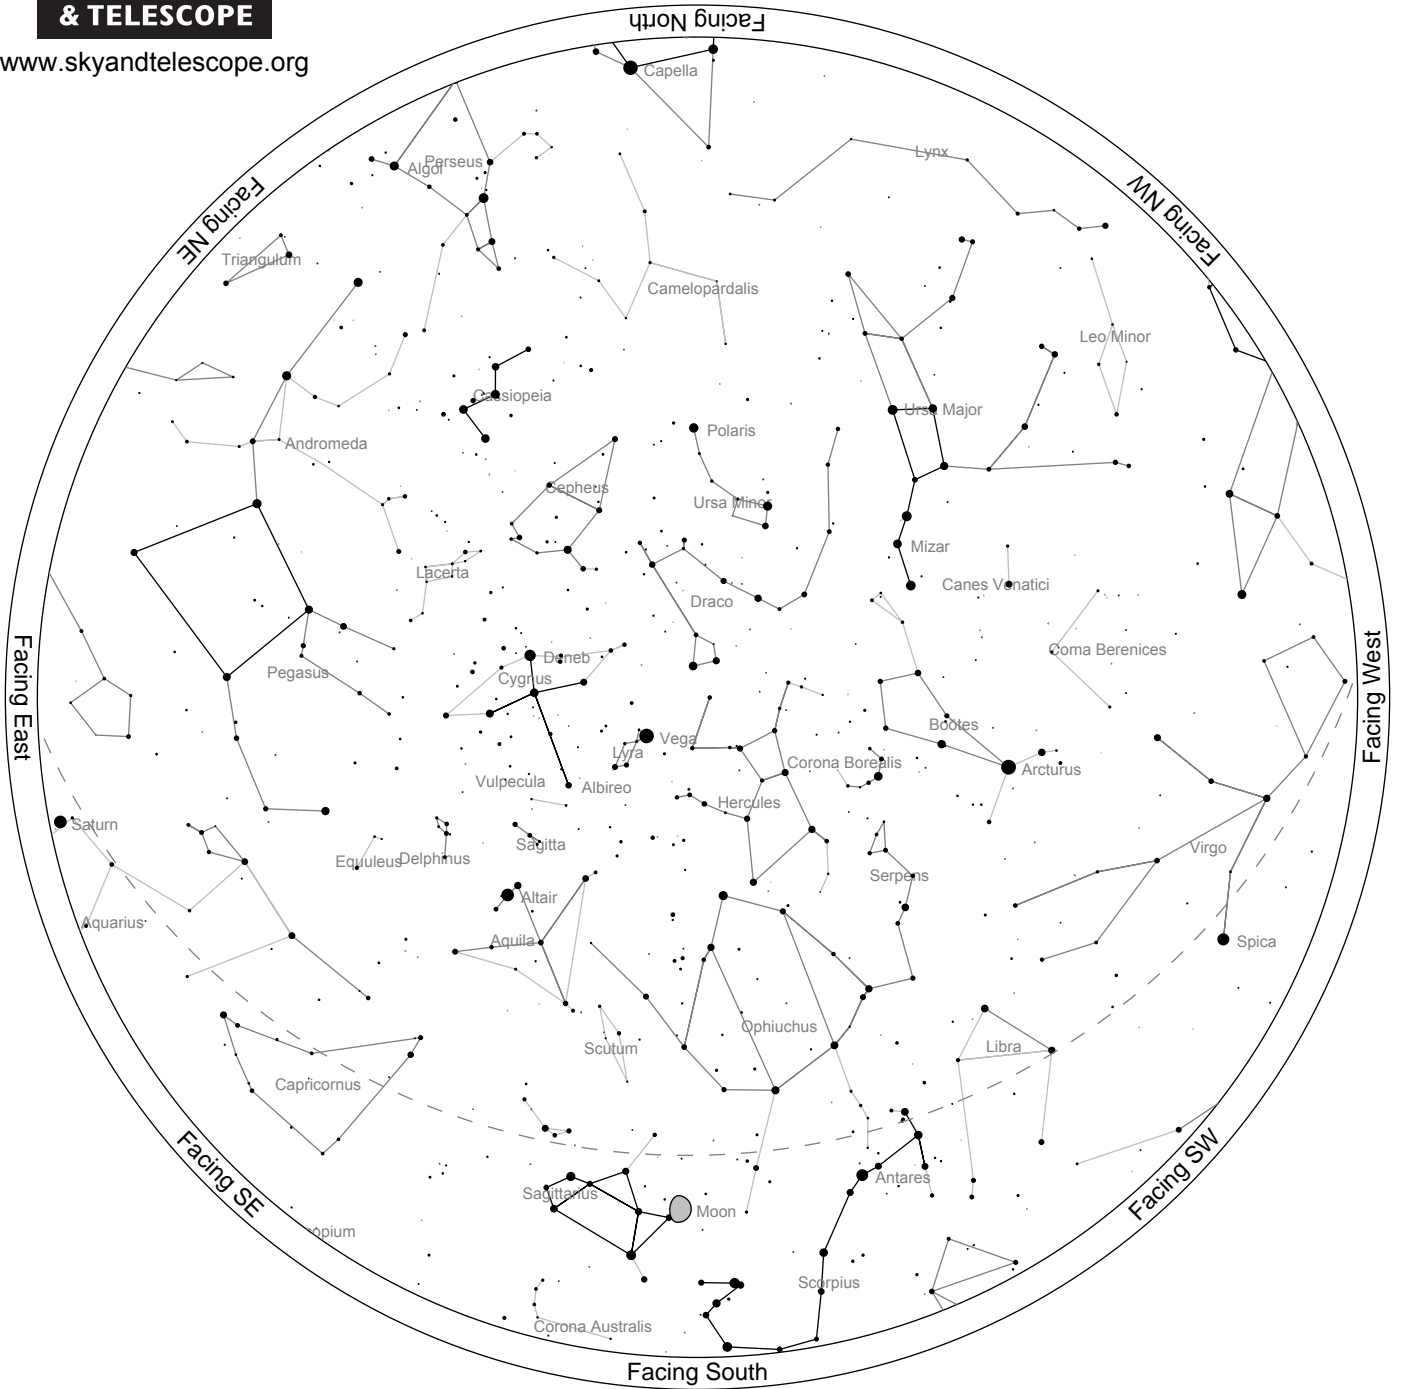

Sky Chart

Location: Hungary

Latitude: 46° 05' N, longitude: 18° 15' E

Time: 2024 August 15, 21:00 (UTC +02:00)

Powered by: [Heavens-Above.com](https://www.heavens-above.com)