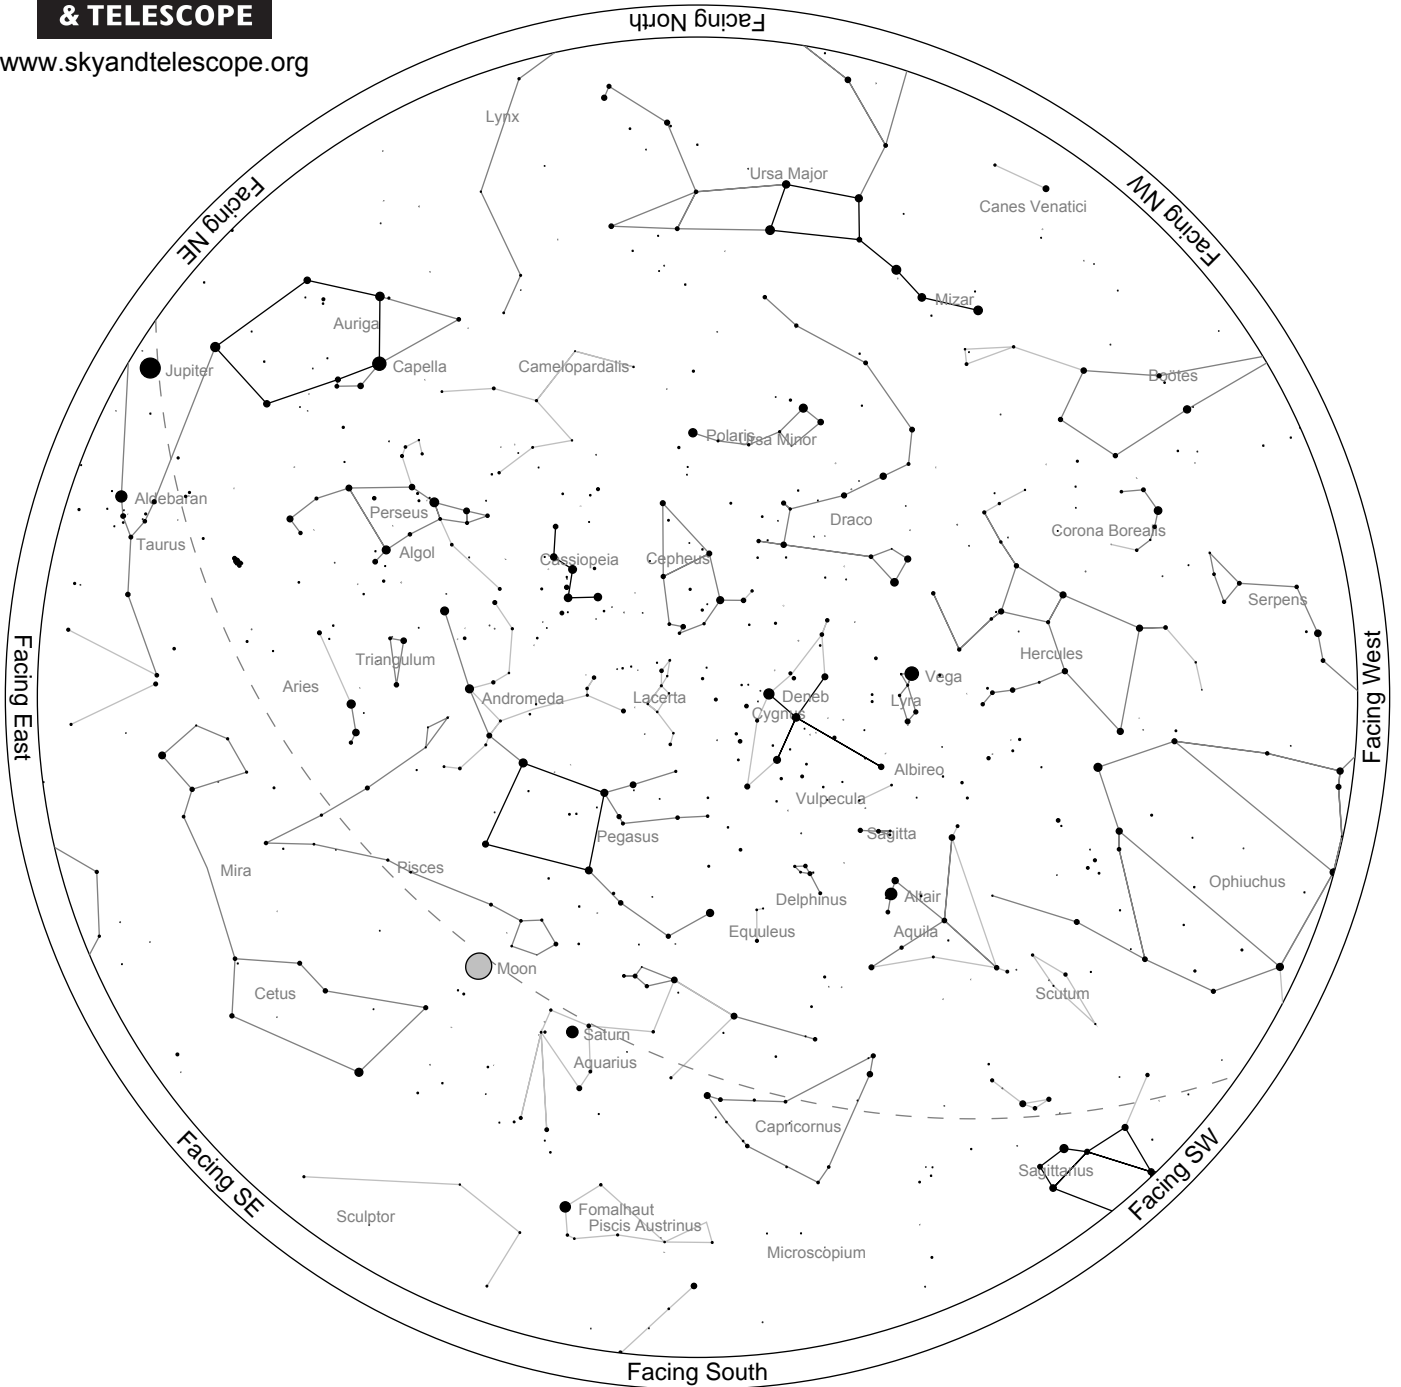

# Sky Chart

Location: Hungary  
Latitude: 46° 05' N, longitude: 18° 15' E  
Time: 2024 October 15, 21:00 (UTC +02:00)

Powered by: Heavens-Above.com