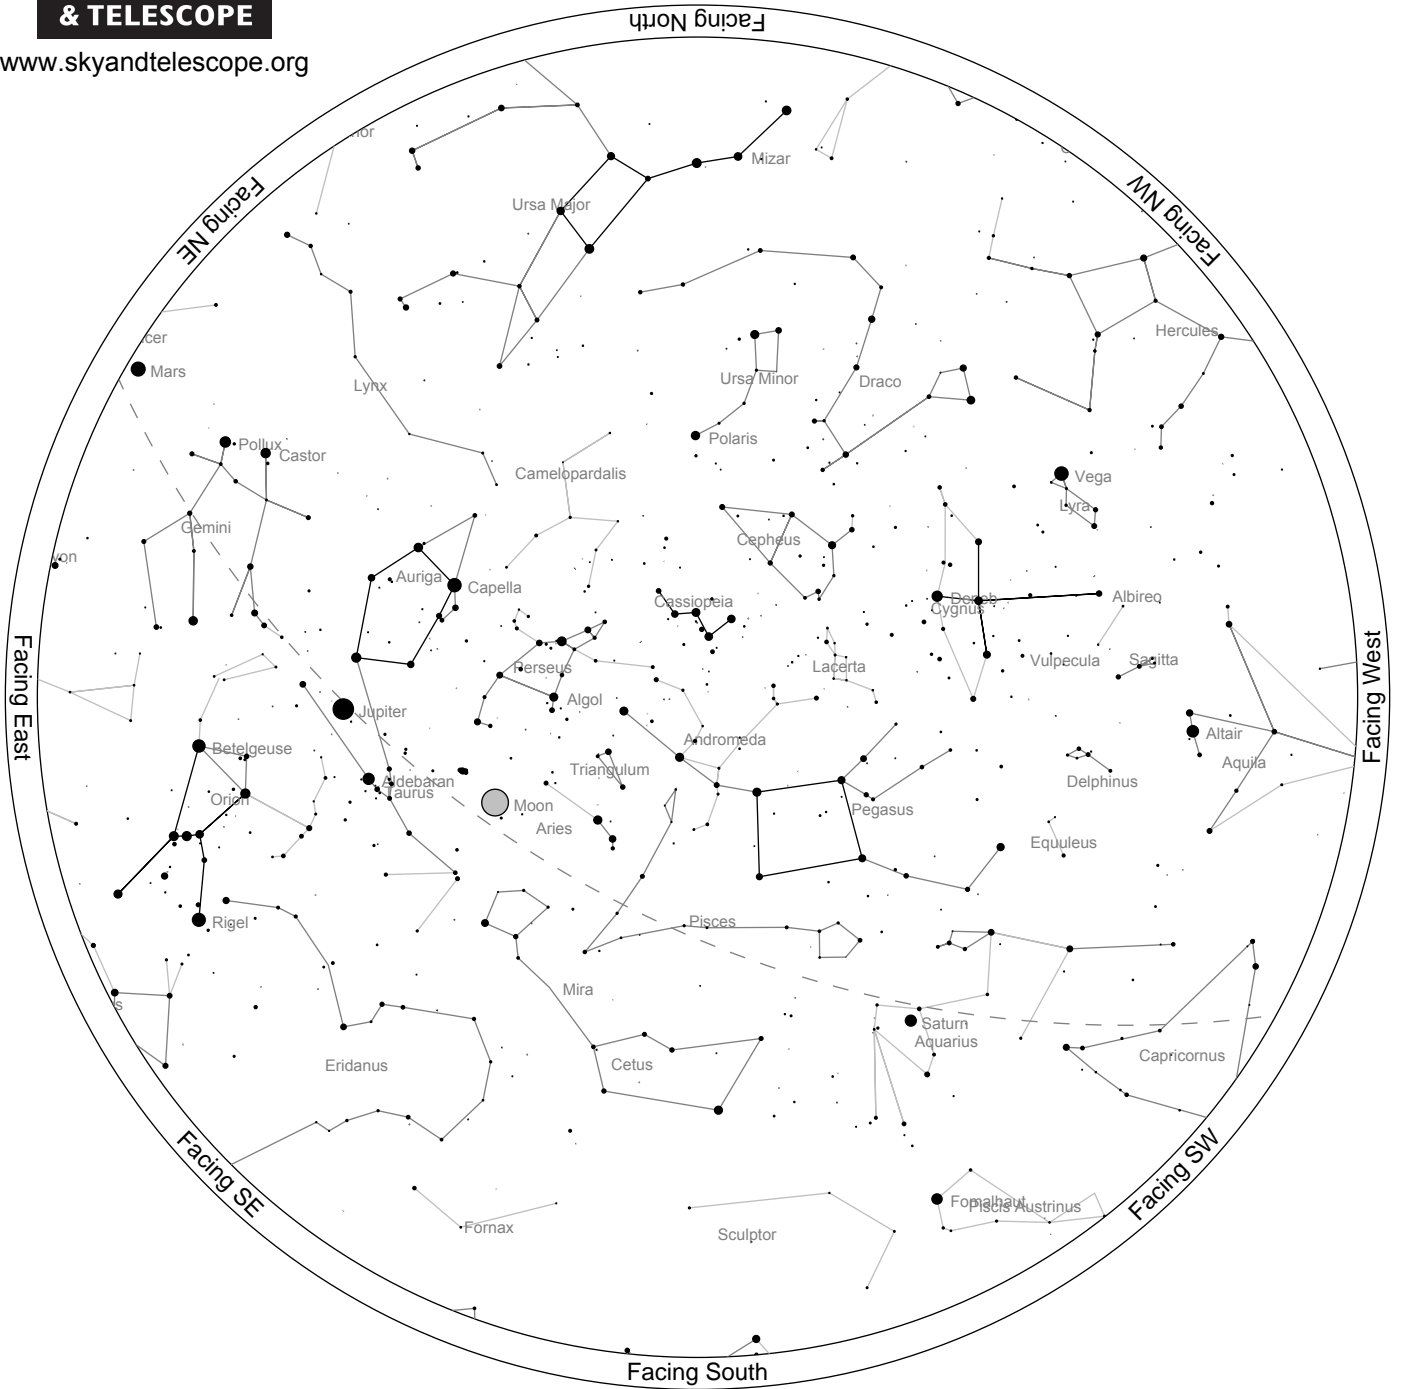

# Sky Chart

Location: Hungary

Latitude: 46° 05' N, longitude: 18° 15' E

Time: 2024 November 15, 21:00 (UTC +01:00)

Powered by: Heavens-Above.com