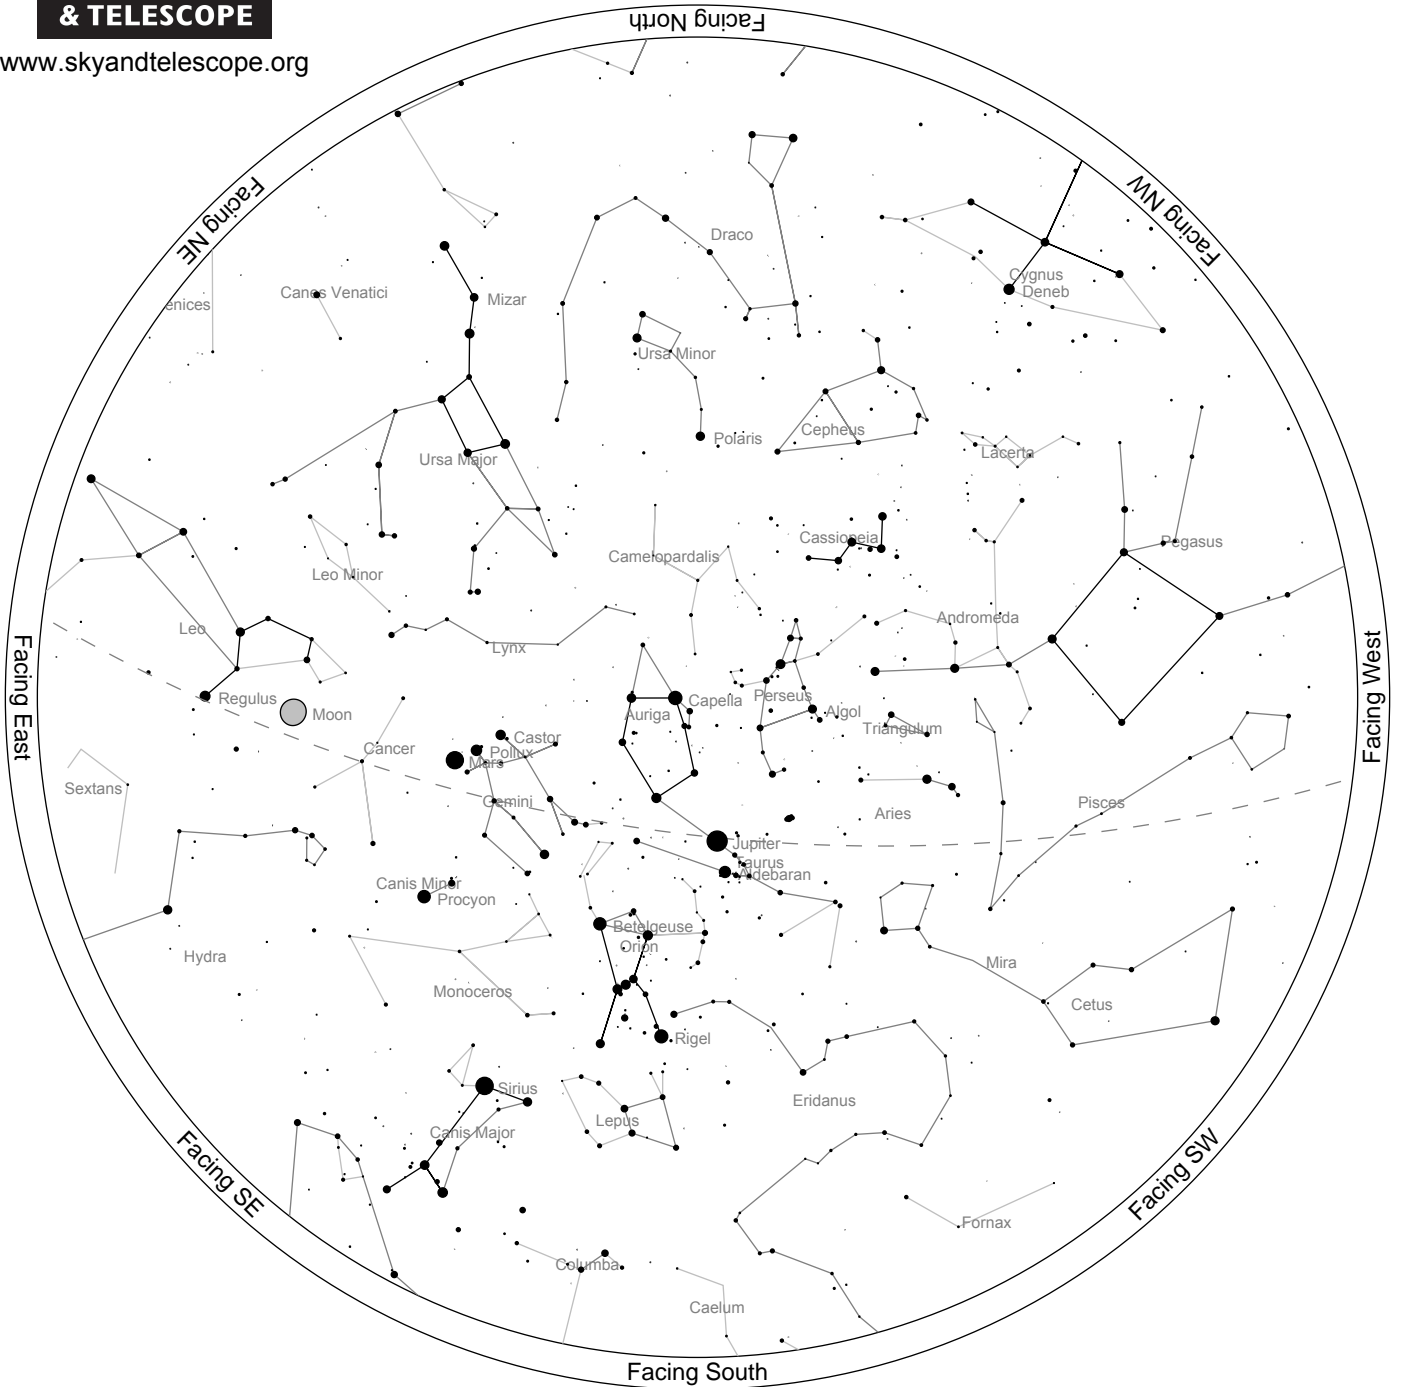

Sky Chart

Location: Set from geolocation service
Latitude: 46° 15' N, longitude: 18° 06' E
Time: 2025 January 15, 21:00 (UTC +01:00)

Powered by: Heavens-Above.com