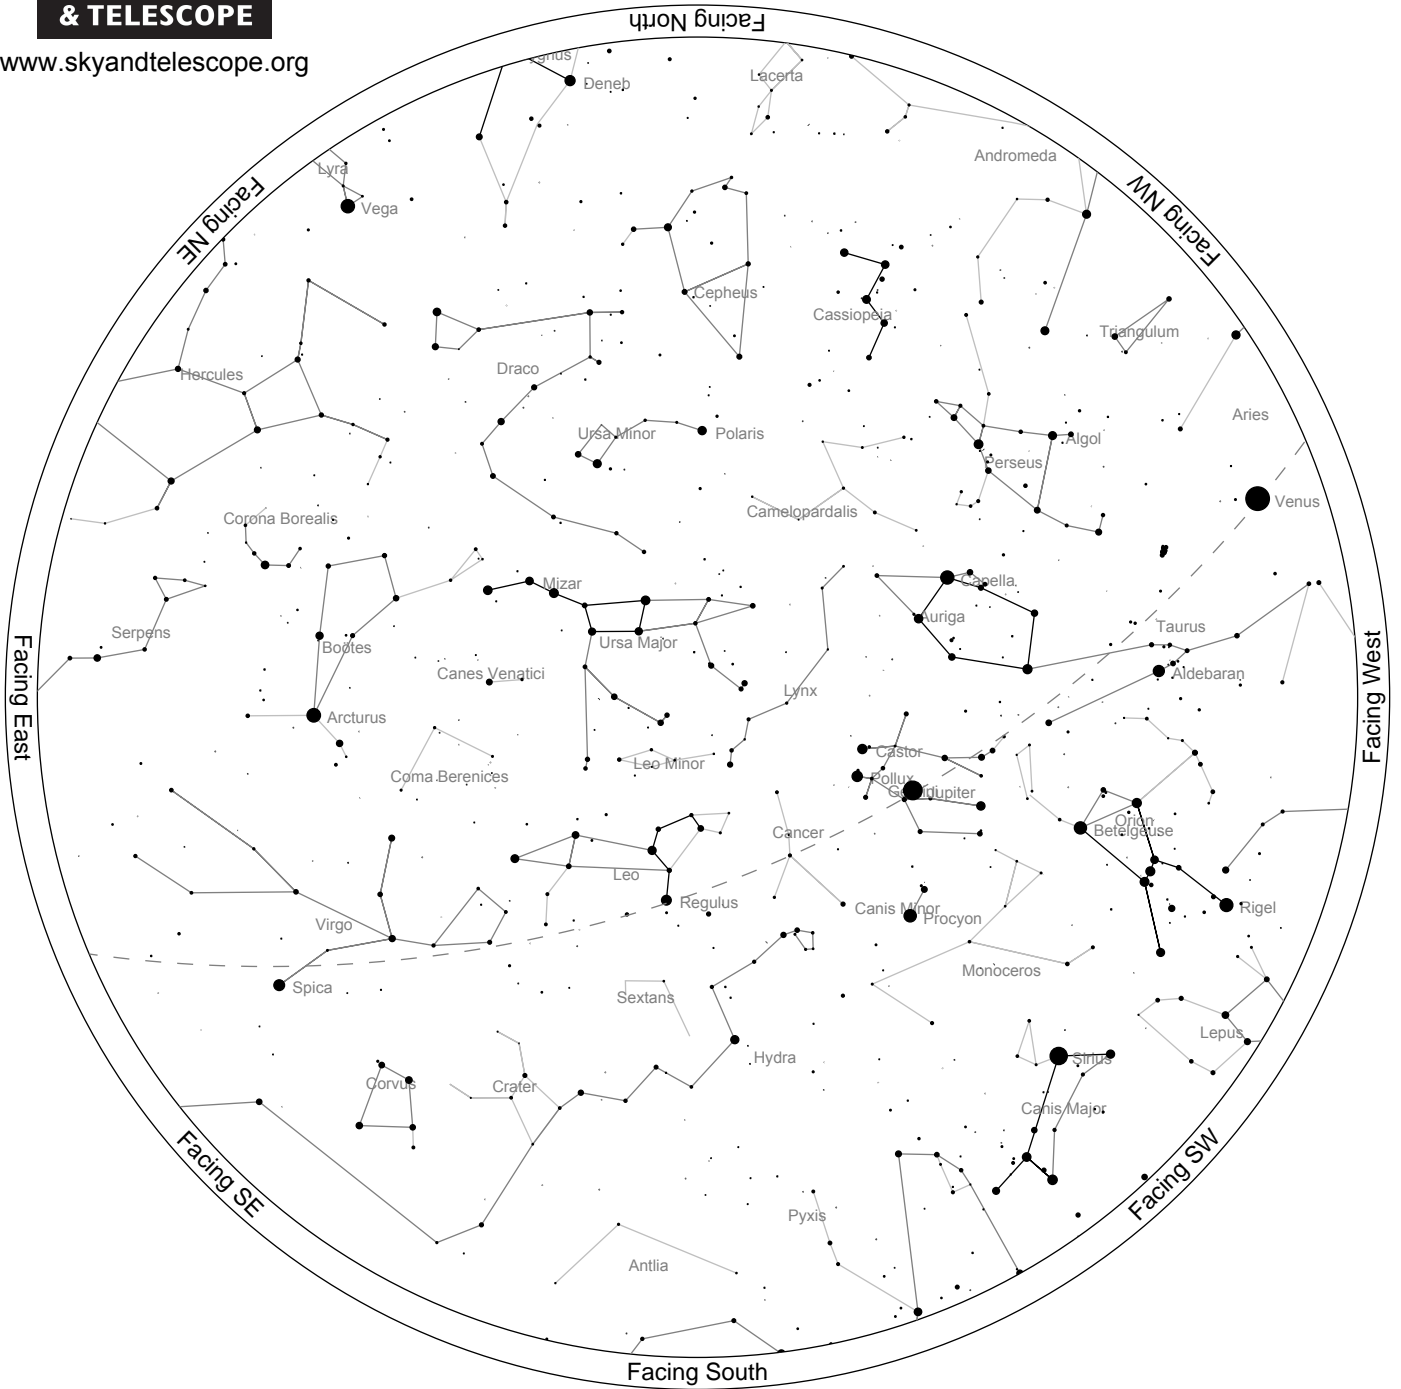

Sky Chart

Location: Set from geolocation service
Latitude: 46° 15' N, longitude: 18° 06' E
Time: 2026 April 15, 21:00 (UTC +02:00)

Powered by: Heavens-Above.com